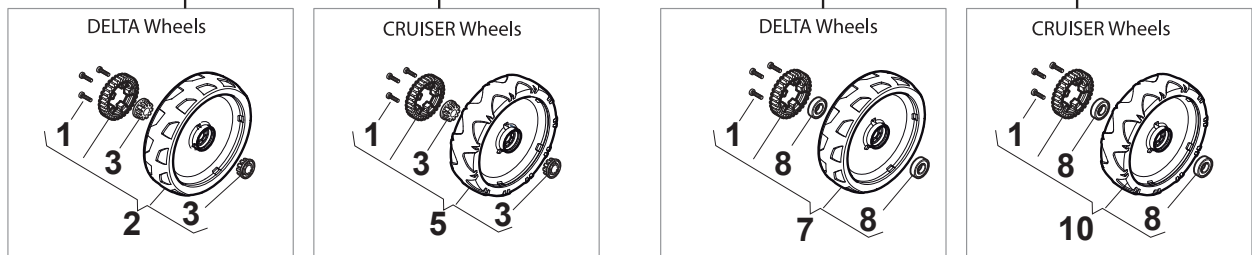

Bushing - Ø180

Ball Bearing - Ø180

Bushing - Ø240

Ball Bearing - Ø240

Fig.	Quantity	Part No	Description	Notes
1	6	112728706/0	Screw	
2	2	381007462/1	Wheel	
3	8	322042064/0	Bushing	
4	2	381007442/1	Wheel	
5	2	381007466/1	Wheel	
6	2	381007445/1	Wheel	
7	2	381007463/1	Wheel	
8	8	119216035/0	Bearing	
9	2	381007448/1	Wheel	
10	2	381007467/1	Wheel	
11	2	381007455/1	Wheel	
1	6	112728706/0	Screw	
2	2	381007462/1	Wheel	
3	8	322042064/0	Bushing	
4	2	381007442/1	Wheel	
5	2	381007466/1	Wheel	
6	2	381007445/1	Wheel	
7	2	381007463/1	Wheel	
8	8	119216035/0	Bearing	
9	2	381007448/1	Wheel	
10	2	381007467/1	Wheel	
11	2	381007455/1	Wheel