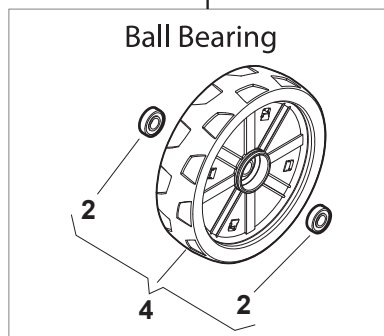

DELTA Wheel (Pierced) - Ø 200

DELTA Wheel - Ø 280

Fig.	Quantity	Part No	Description	Notes
3	2	322110640/0	Hub Cap Grey	
4	2	381007478/1	Wheel	
2	8	119216035/0	Bearing	
1	2	381007477/0	Wheel