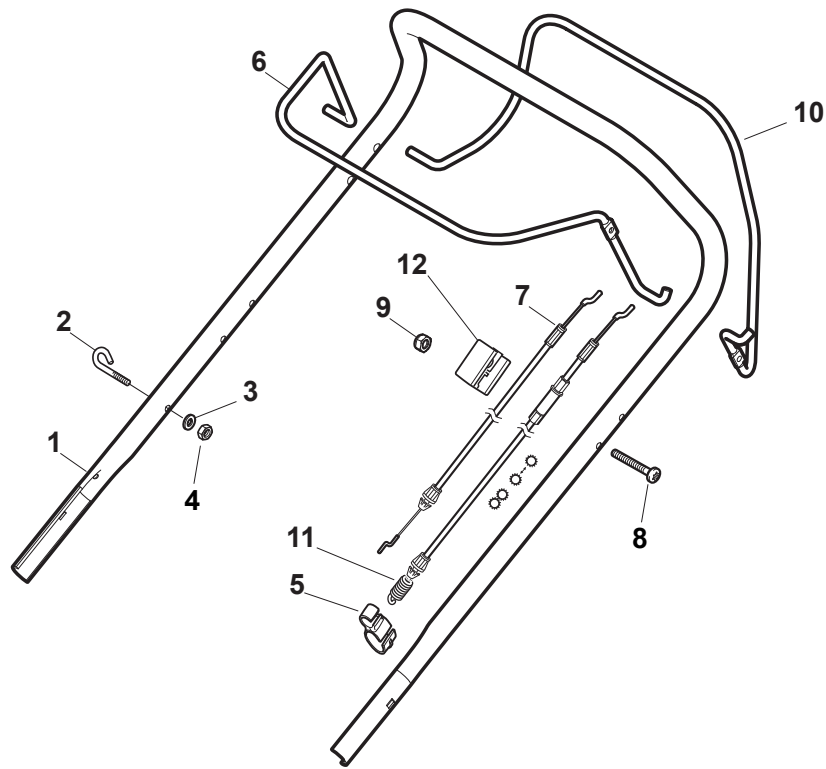

Fig.	Quantity	Part No	Description	Notes
1	1	381007563/0	Lower handle	
2	4	122131750/0	Nut	
3	4	322399835/0	Knob	
4	4	322680016/0	Washer	
5	2	381103350/0	Handle	Black
6	2	381003253/0	Handle	Black

Fig.	Q.ty	Part No	Description	Notes
1	1	381006739/1	Handle, Upper Part	without Sponge
1	1	381006745/1	Handle, Upper Part with sponge handgrip	with Sponge
2	1	122430313/0	Guide Spring	
3	1	112521330/0	Washer	
4	1	112154510/0	Nut	
5	1	118390020/0	Conduit Clip Caproeurope	
6	1	181003363/1	Lever, Engine Brake Black	Black
6	1	381003365/0	Lever, Engine Brake Yellow	Yellow
7	1	181030053/0	Cable, Thread Engine Brake	Handle w/Lever - For B&S 675-750 Engine
7	1	181030053/0	Cable, Thread Engine Brake	Handle w/Knob - For B&S 675
7	1	181030054/0	Cable, Thread Engine Brake	Handle w/Knob - For WBE 140 Engine
7	1	181030054/0	Cable, Thread Engine Brake	Handle w/Lever - For B&S 675E Engine
7	1	181030057/0	Cable, Thread Engine Brake	Handle w/Lever - For B&S 675-750-775 Engine
7	1	181030057/0	Cable, Thread Engine Brake	Handle w/Knob - For B&S 675E
7	1	181030070/0	Cable, Thread Engine Brake	Handle w/Knob - For Honda Engine MP1 55
7	1	181030070/0	Cable, Thread Engine Brake	Handle w/Knob - For WBE0702 Engine
7	1	181030070/0	Cable, Thread Engine Brake	Handle w/Knob - For B&S 625E-850 Engine
7	1	181030087/0	Cable, Thread Engine Brake	Handle w/Knob - For B&S 750-775 Engine
7	1	181030088/0	Cable, Thread Engine Brake	Handle w/Knob - For B&S 550E-625E-675 Engine
7	1	181030088/0	Cable, Thread Engine Brake	Handle w/Knob - For Honda Engine MP1 50
7	1	181030105/0	Cable, Thread Engine Brake	Handle w/Lever - For WBE 140 Engine
7	1	181030106/0	Cable, Thread Engine Brake	Handle w/Lever - For B&S 550E-625E-850 Engine
7	1	181030106/0	Cable, Thread Engine Brake	Handle w/Lever - For WBE0702 Engine
7	1	181030106/0	Cable, Thread Engine Brake	Handle w/Lever - For Honda Engine
8	1	112727788/0	Screw	
9	1	112154510/0	Nut	
10	1	181003364/0	Drive Control Lever	Black
10	1	381003366/0	Lever, Driving Yellow	Yellow
11	1	381030104/0	Clutch Cable	
12	1	181005537/0	Throttle Cable	for Handle with Knob
12	1	181005539/0	Throttle Cable	for Handle with Lever