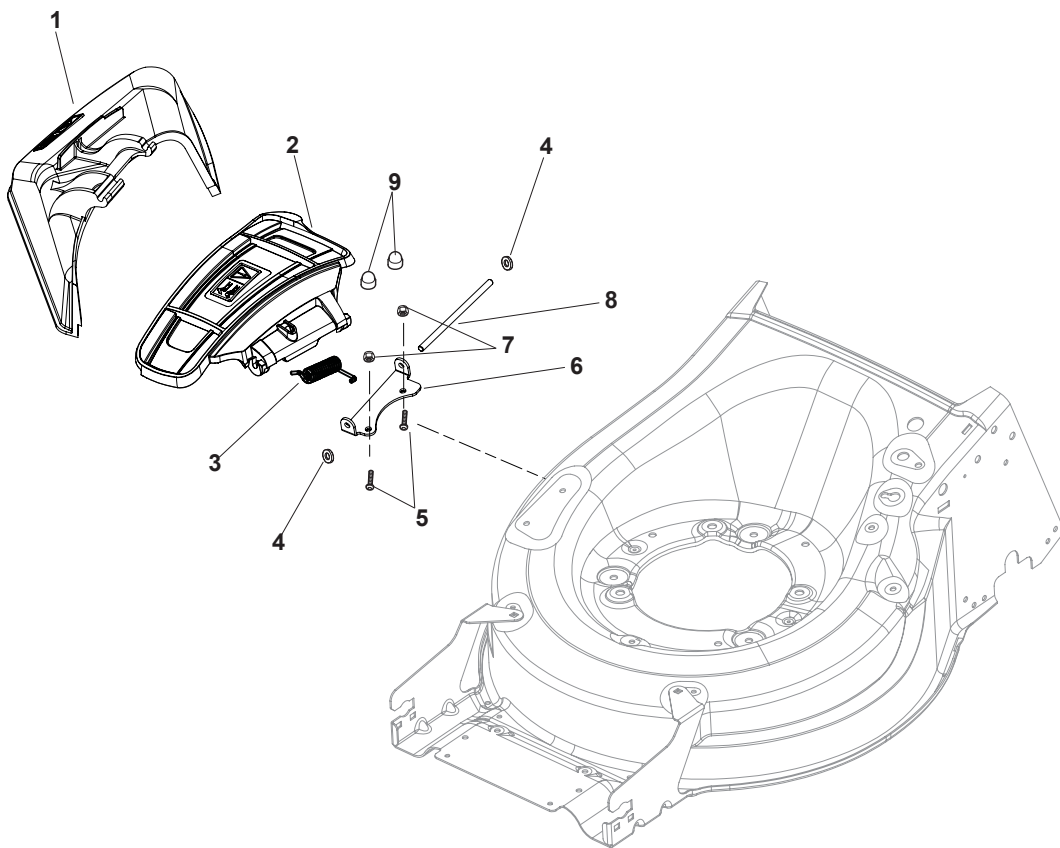

Fig.	Quantity	Part No	Description	Notes
1	1	381005195/0	Bracket-Rh	
2	1	381005197/0	Bracket-Lh	
3	6	112727801/0	Screw	
4	2	322545213/0	Plate	
5	1	322600310/0	Rear door	Not for TR/E models
6	1	322108316/0	Conveyor	
7	6	112728699/0	Screw	
8	1	322060271/0	Carter Mulching	
9	2	112728530/0	Screw	
10	2	112154510/0	Nut	
11	2	112815200/0	Screw	
12	2	112521330/0	Washer	
13	1	119035000/0	Or Ring	
14	1	112728697/0	Screw	
15	1	322034002/0	Washing Connection	
16	1	322140246/0	Deflector	
17	1	112645708/0	Pin	

Fig.	Quantity	Part No	Description	Notes
1	1	322108315/0	Conveyor	
2	1	322600309/0	Stone Guard, Black	
3	1	122450456/0	Spring	
4	2	112604896/0	Crown Fastener	
5	2	112727803/0	Screw	
6	1	322806639/0	Fulcrum Pin	
7	2	112154510/0	Nut	
8	1	122517869/1	Pin	
9	2	118203853/0	Screw	