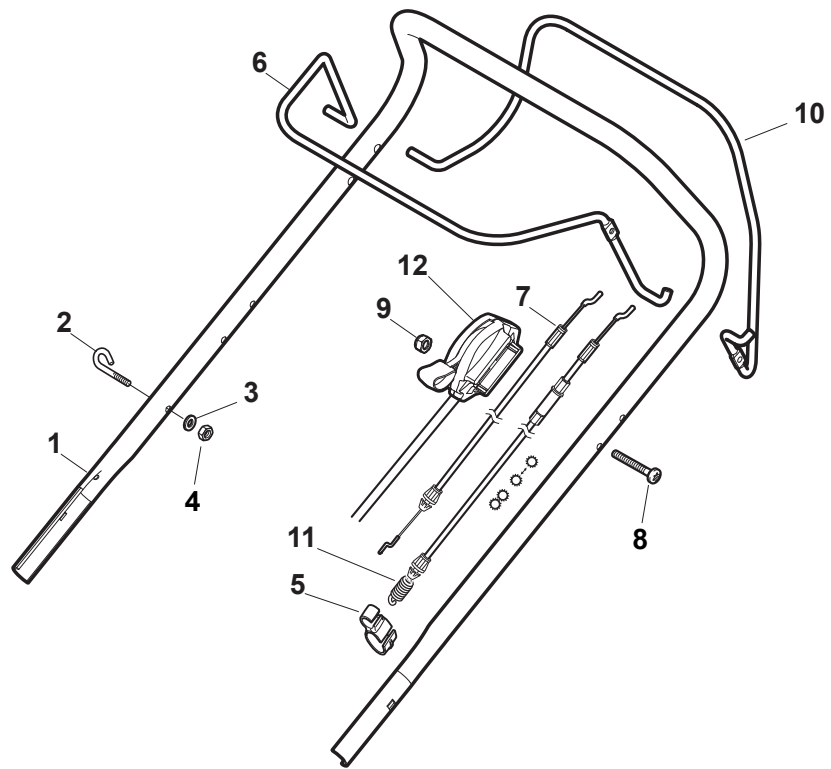

Fig.	Quantity	Part No	Description	Notes
1	1	381007563/0	Lower handle	
2	4	122131750/0	Nut	
3	4	322399835/0	Knob	
4	4	322680016/0	Washer	
5	2	381103350/0	Handle	Black
6	2	381003253/0	Handle	Black

Fig.	Q.ty	Part No	Description	Notes
1	1	381006739/1	Handle, Upper Part	without Sponge
1	1	381006745/1	Handle, Upper Part with sponge handgrip	with Sponge
2	1	122430313/0	Guide Spring	
3	1	112521330/0	Washer	
4	1	112154510/0	Nut	
5	1	118390020/0	Conduit Clip Caproeurope	
6	1	181003363/1	Lever, Engine Brake Black	Black
6	1	381003365/0	Lever, Engine Brake Yellow	Yellow
7	1	181030053/0	Cable, Thread Engine Brake	Handle w/Lever - For B&S 675-750 Engine
7	1	181030053/0	Cable, Thread Engine Brake	Handle w/Knob - For B&S 675
7	1	181030054/0	Cable, Thread Engine Brake	Handle w/Knob - For WBE 140 Engine
7	1	181030054/0	Cable, Thread Engine Brake	Handle w/Lever - For B&S 675E Engine
7	1	181030057/0	Cable, Thread Engine Brake	Handle w/Lever - For B&S 675-750-775 Engine
7	1	181030057/0	Cable, Thread Engine Brake	Handle w/Knob - For B&S 675E
7	1	181030070/0	Cable, Thread Engine Brake	Handle w/Knob - For Honda Engine MP1 55
7	1	181030070/0	Cable, Thread Engine Brake	Handle w/Knob - For WBE0702 Engine
7	1	181030070/0	Cable, Thread Engine Brake	Handle w/Knob - For B&S 625E-850 Engine
7	1	181030087/0	Cable, Thread Engine Brake	Handle w/Knob - For B&S 750-775 Engine
7	1	181030088/0	Cable, Thread Engine Brake	Handle w/Knob - For B&S 550E-625E-675 Engine
7	1	181030088/0	Cable, Thread Engine Brake	Handle w/Knob - For Honda Engine MP1 50
7	1	181030105/0	Cable, Thread Engine Brake	Handle w/Lever - For WBE 140 Engine
7	1	181030106/0	Cable, Thread Engine Brake	Handle w/Lever - For B&S 550E-625E-850 Engine
7	1	181030106/0	Cable, Thread Engine Brake	Handle w/Lever - For WBE0702 Engine
7	1	181030106/0	Cable, Thread Engine Brake	Handle w/Lever - For Honda Engine
8	1	112727788/0	Screw	
9	1	112154510/0	Nut	
10	1	181003364/0	Drive Control Lever	Black
10	1	381003366/0	Lever, Driving Yellow	Yellow
11	1	381030104/0	Clutch Cable	
12	1	181005537/0	Throttle Cable	for Handle with Knob
12	1	181005539/0	Throttle Cable	for Handle with Lever