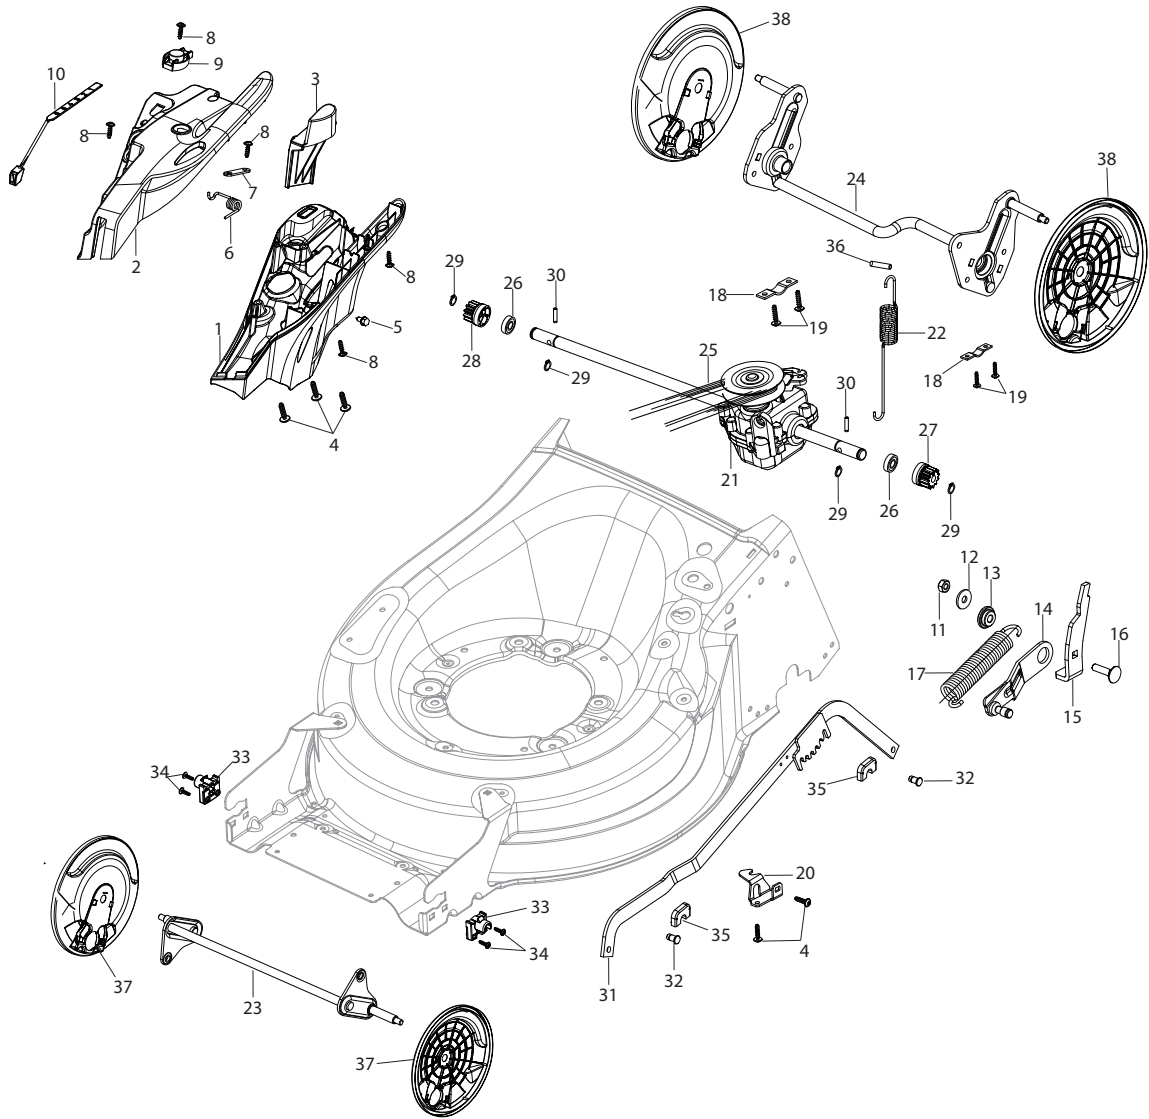

THIS INFORMATION IS NOT INTENDED FOR SALE OR RESALE, AND THIS NOTICE MUST REMAIN ON ALL COPIES.

Fig.	Quantity	Part No	Description	Notes
1	1	322055264/0	Lower Cover	
2	1	322055265/0	Upper Cover	
3	1	322602026/0	Button	
4	5	112728699/0	Screw	
5	1	125943004/0	Screw	
7	1	322981471/1	Plate	
6	1	122450477/0	Spring	
8	5	112728697/0	Screw	
9	1	322602027/0	Lens	
10	1	322602028/0	Visualizer	
11	1	112154510/0	Nut	
12	1	112523040/0	Washer	
13	1	122517873/0	Pin	
14	1	381003475/0	Lever, Height Adjustment	
15	1	322778475/0	Bracket	
16	1	112815270/0	Screw	
17	1	122450480/0	Spring	
18	2	322545152/0	Plate	
19	4	112728698/0	Screw	
20	1	322778473/0	Bracket	
21	1	181003114/0	Gear Box	
22	1	122450478/0	Spring	
23	1	381302883/0	Front Wheel Axle	
24	1	381302889/0	Rear Wheel Axle	
25	1	135064100/0	Belt	
26	2	119216035/0	Bearing	
27	1	122570134/0	Left Pinion	
28	1	122570133/0	Right Pinion	
29	4	112608600/0	Seeger	
30	2	122753000/0	Pin	
31	1	381002047/0	Wheels Control Rod	
32	2	122519823/0	Pin	
33	2	322785305/0	Support	
34	4	112728697/0	Screw	
35	2	112436051/0	Plate	
36	1	112645708/0	Pin	
37	2	322600145/0	Protection, Wheel	NOT for Delta Hole wheels
38	2	322600208/0	Protection, Wheel	