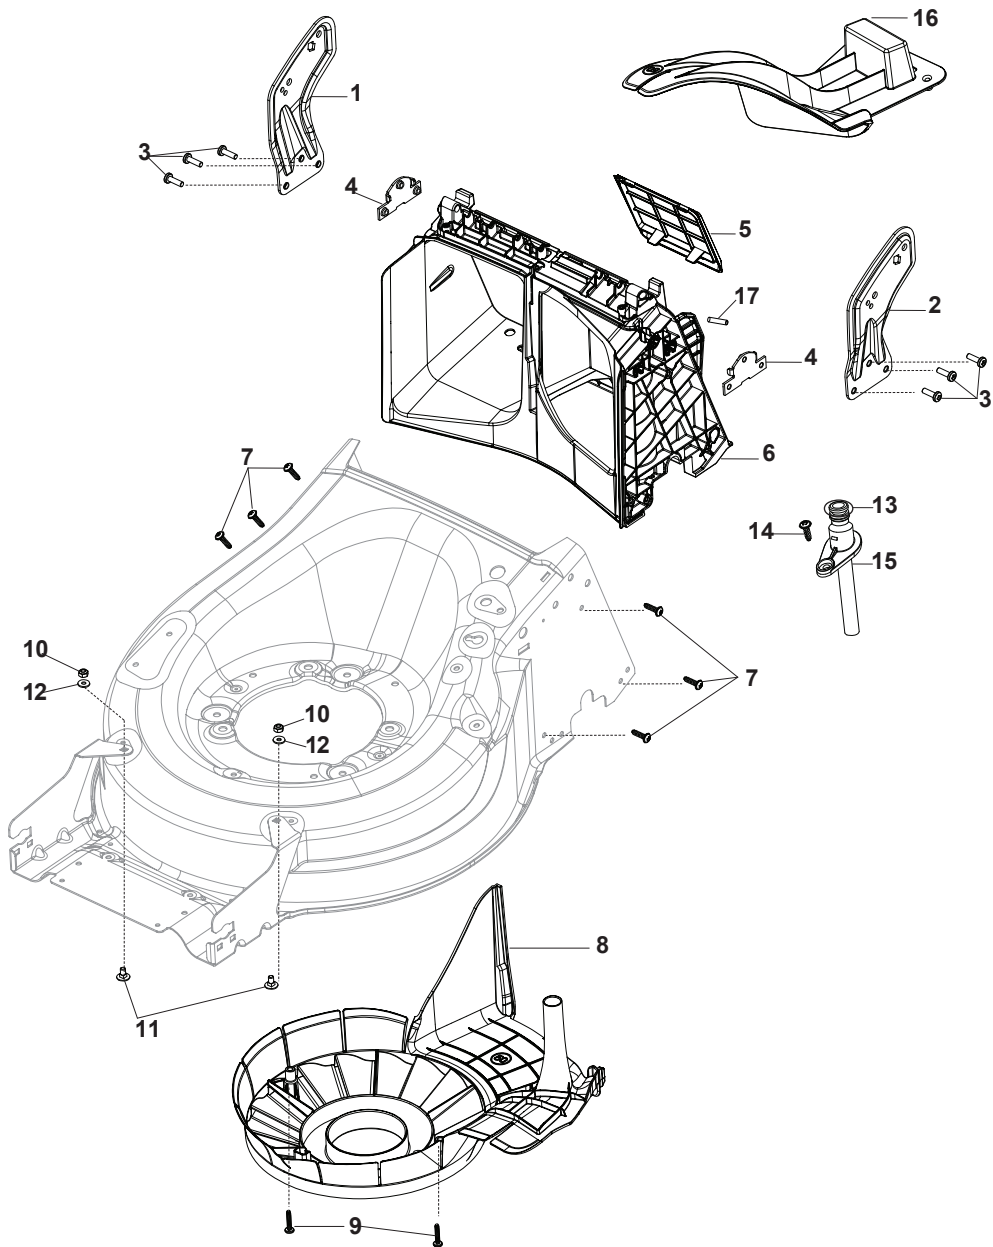

Ball Bearing Ø200 - Wheels NTD

Ball Bearing Ø280 - Wheels NTD

Fig.	Quantity	Part No	Description	Notes
1	8	119216035/0	Bearing	
2	4	381007416/2	Wheel	
4	2	381007417/2	Wheel	
1	8	119216035/0	Bearing	
2	4	381007416/2	Wheel	
4	2	381007417/2	Wheel	

DELTA Wheel (Pierced) - Ø 200

DELTA Wheel - Ø 280

Fig.	Quantity	Part No	Description	Notes
3	2	322110640/0	Hub Cap Grey	
4	2	381007478/1	Wheel	
2	8	119216035/0	Bearing	
1	2	381007477/0	Wheel	

Fig.	Quantity	Part No	Description	Notes
1	2	322110643/0	Hub Cap Grey	Grey
2	2	322110644/0	Hub Cap Grey	Grey
1	2	322110643/0	Hub Cap Grey	Grey
2	2	322110644/0	Hub Cap Grey	Grey
3	2	322110645/0	Hub Cap Grey	Grey
4	2	322110646/0	Hub Cap Grey	Grey

Fig.	Quantity	Part No	Description	Notes
1	1	381005195/0	Bracket-Rh	
2	1	381005197/0	Bracket-Lh	
3	6	112727801/0	Screw	
4	2	322545213/0	Plate	
5	1	322600310/0	Rear door	Not for TR/E models
6	1	322108316/0	Conveyor	
7	6	112728699/0	Screw	
8	1	322060271/0	Carter Mulching	
9	2	112728530/0	Screw	
10	2	112154510/0	Nut	
11	2	112815200/0	Screw	
12	2	112521330/0	Washer	
13	1	119035000/0	Or Ring	
14	1	112728697/0	Screw	
15	1	322034002/0	Washing Connection	
16	1	322140246/0	Deflector	
17	1	112645708/0	Pin	

Fig.	Quantity	Part No	Description	Notes
1	1	322108315/0	Conveyor	
2	1	322600309/0	Stone Guard, Black	
3	1	122450456/0	Spring	
4	2	112604896/0	Crown Fastener	
5	2	112727803/0	Screw	
6	1	322806639/0	Fulcrum Pin	
7	2	112154510/0	Nut	
8	1	122517869/1	Pin	
9	2	118203853/0	Screw	