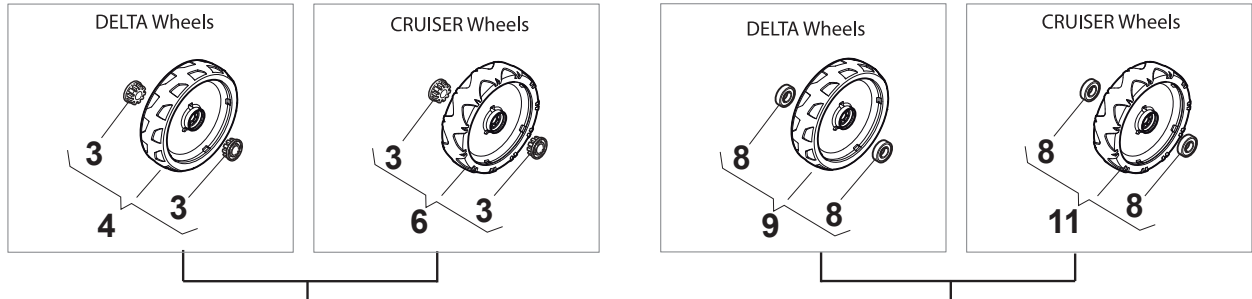

Bushing - Ø180

Ball Bearing - Ø180

Bushing - Ø240

Ball Bearing - Ø240

Fig.	Quantity	Part No	Description	Notes
1	6	112728706/0	Screw	
2	2	381007462/1	Wheel	
3	8	322042064/0	Bushing	
4	2	381007442/1	Wheel	
5	2	381007466/1	Wheel	
6	2	381007445/1	Wheel	
7	2	381007463/1	Wheel	
8	8	119216035/0	Bearing	
9	2	381007448/1	Wheel	
10	2	381007467/1	Wheel	
11	2	381007455/1	Wheel	
1	6	112728706/0	Screw	
2	2	381007462/1	Wheel	
3	8	322042064/0	Bushing	
4	2	381007442/1	Wheel	
5	2	381007466/1	Wheel	
6	2	381007445/1	Wheel	
7	2	381007463/1	Wheel	
8	8	119216035/0	Bearing	
9	2	381007448/1	Wheel	
10	2	381007467/1	Wheel	
11	2	381007455/1	Wheel