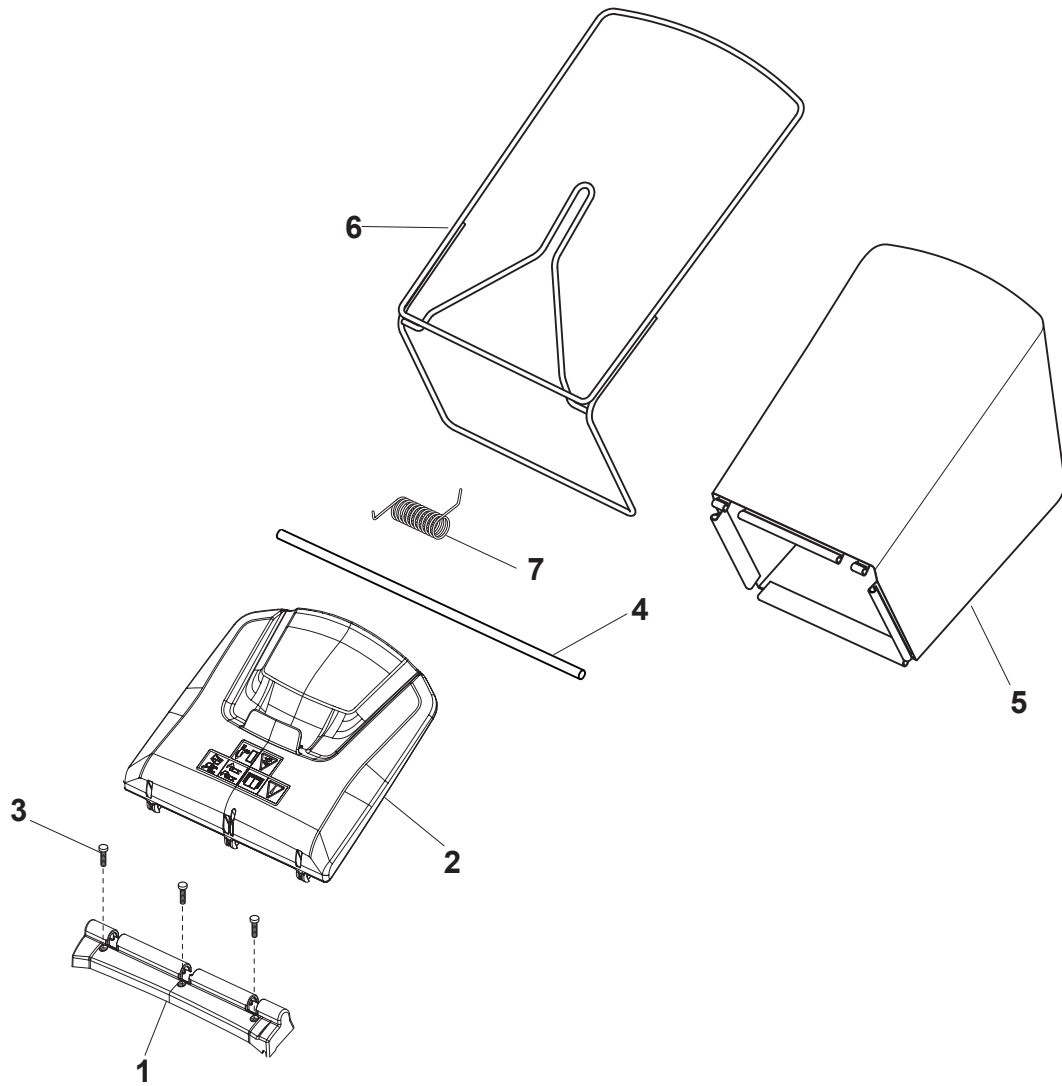

Fig.	Quantity	Part No	Description	Notes
1	1	122465607/3	Hub With Pulley, Crankshaft Ø 22.2	
2	1	181004409/0	Mulching Blade	
3	1	112508125/0	Elastic Washer	
4	1	112523080/0	Washer	
5	1	112735698/0	Screw	
6	1	112139100/0	Feather, Crankshaft Ø 22,2	
8	1	112521350/0	Washer	
9	3	112154210/0	Nut	
10	1	322170964/0	Protection	
11	3	122170835/0	Spacer	

Fig.	Quantity	Part No	Description	Notes
1	1	122465607/3	Hub With Pulley, Crankshaft Ø 22.2	for GGP and B&S Engines
1	1	122465608/2	Hub With Pulley, Crankshaft Ø 25	for HONDA Engines
1	1	122465638/1	Hub With Pulley, Crankshaft Ø 22.2	for B&S 675E -750-850 Engines
2	1	181004409/0	Mulching Blade	
3	1	112508125/0	Elastic Washer	
4	1	112523080/0	Washer	
5	1	112735698/0	Screw	
6	1	112139100/0	Feather, Crankshaft Ø 22,2	for GGP and B&S Engines
6	1	112139150/0	Feather, Crankshaft Ø 25	for HONDA Engines
7	3	112735108/1	Screw	for GGP-B&S-HONDA Engines
7	3	112735109/1	Screw	for GGP 100 Engine