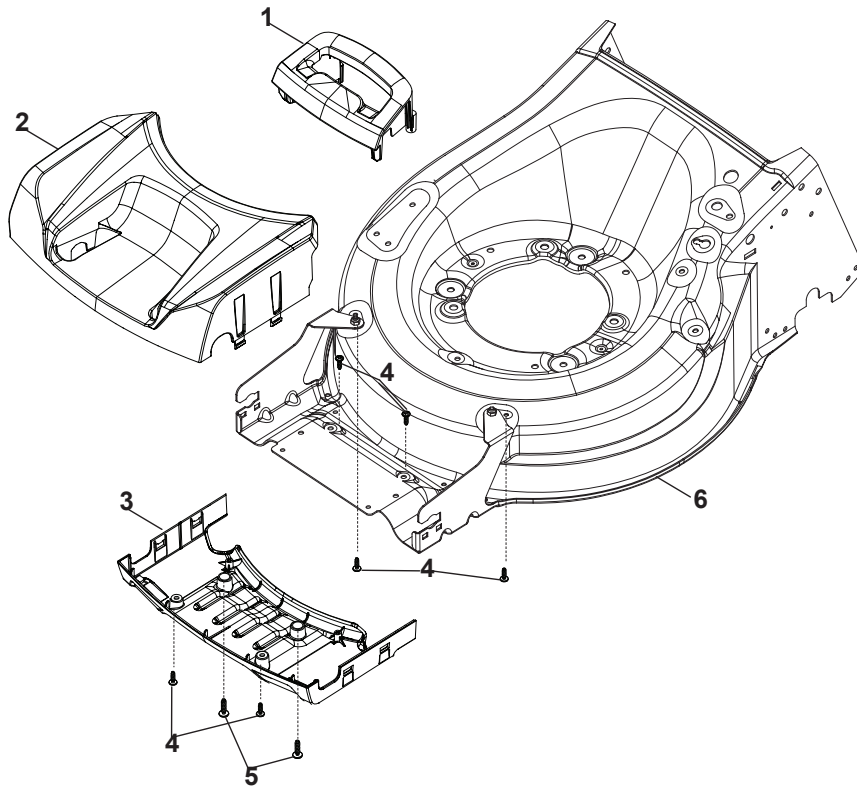

MP1 554 WSQ

WBH Petrol Steel Mask

Issue 9 - 2015

Fig.	Quantity	Part No	Description	Notes
1	1	322393741/0	Handle	
2	1	322226216/0	Mask, White	
3	1	322500112/0	Front Combi	
4	6	112728697/0	Screw	
5	2	112728699/0	Screw	
6	1	381004788/0	White Deck