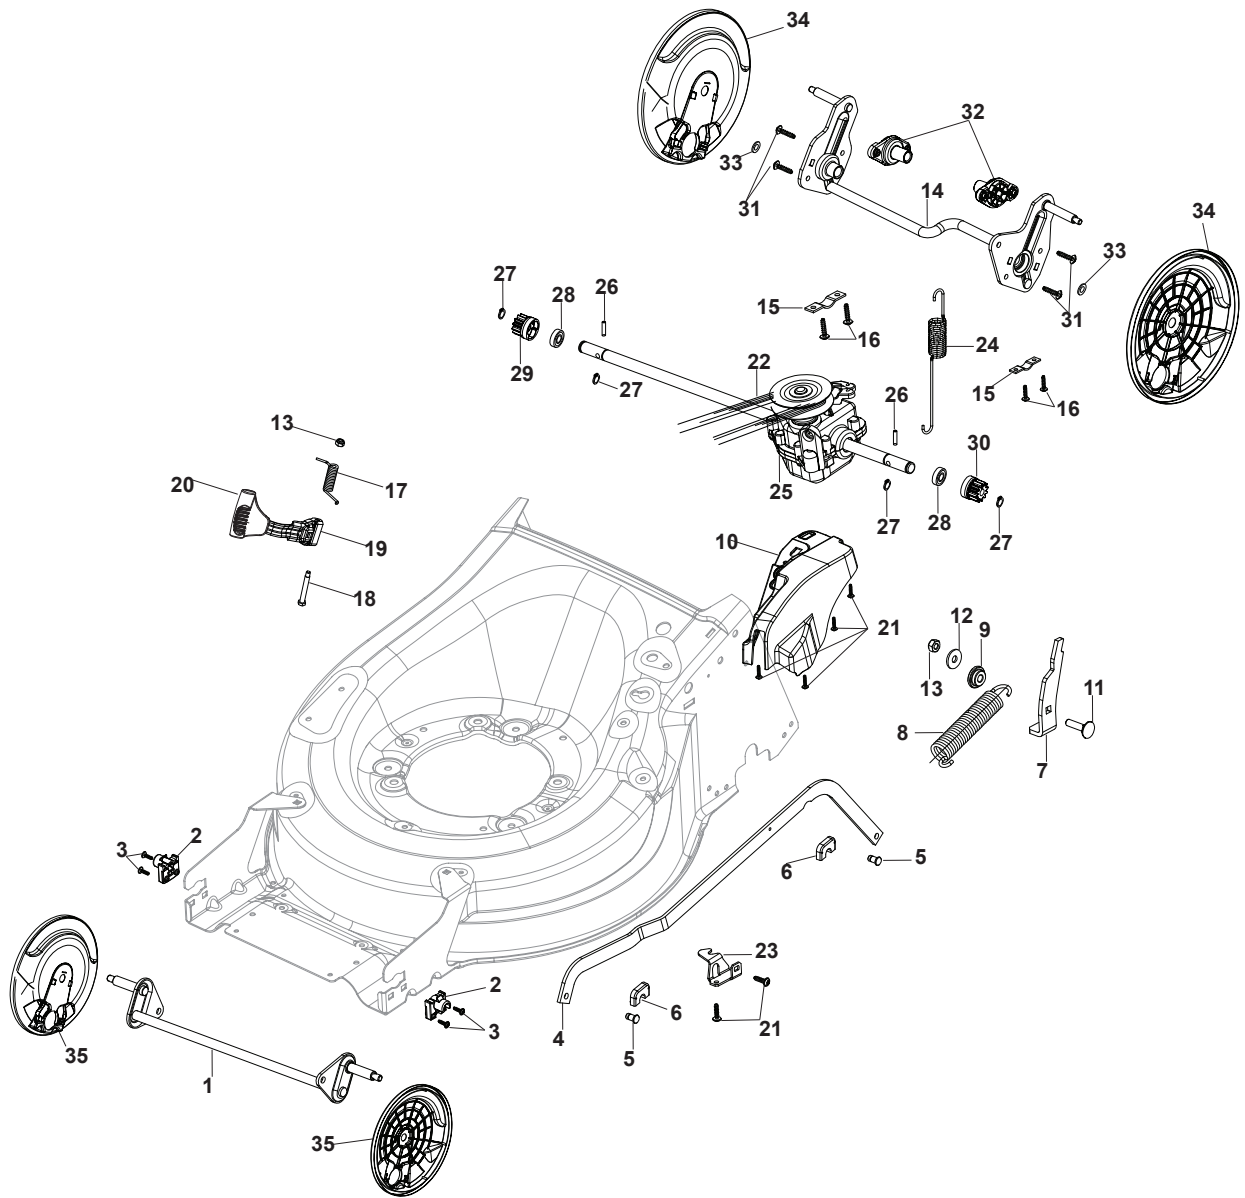

THIS INFORMATION IS NOT INTENDED FOR SALE OR RESALE, AND THIS NOTICE MUST REMAIN ON ALL COPIES.

Fig.	Quantity	Part No	Description	Notes
1	1	322055264/0	Lower Cover	
2	1	322055265/0	Upper Cover	
3	1	322602026/0	Button	
4	5	112728699/0	Screw	
5	1	125943004/0	Screw	
7	1	322981471/1	Plate	
6	1	122450477/0	Spring	
8	5	112728697/0	Screw	
9	1	322602027/0	Lens	
10	1	322602028/0	Visualizer	
11	1	112154510/0	Nut	
12	1	112523040/0	Washer	
13	1	122517873/0	Pin	
14	1	381003475/0	Lever, Height Adjustment	
15	1	322778475/0	Bracket	
16	1	112815270/0	Screw	
17	1	122450480/0	Spring	
18	2	322545152/0	Plate	
19	4	112728698/0	Screw	
20	1	322778473/0	Bracket	
21	1	181003114/0	Gear Box	
22	1	122450478/0	Spring	
23	1	381302883/0	Front Wheel Axle	
24	1	381302889/0	Rear Wheel Axle	
25	1	135064100/0	Belt	
26	2	119216035/0	Bearing	
27	1	122570134/0	Left Pinion	
28	1	122570133/0	Right Pinion	
29	4	112608600/0	Seeger	
30	2	122753000/0	Pin	
31	1	381002047/0	Wheels Control Rod	
32	2	122519823/0	Pin	
33	2	322785305/0	Support	
34	4	112728697/0	Screw	
35	2	112436051/0	Plate	
36	1	112645708/0	Pin	
37	2	322600145/0	Protection, Wheel	NOT for Delta Hole wheels
38	2	322600208/0	Protection, Wheel	