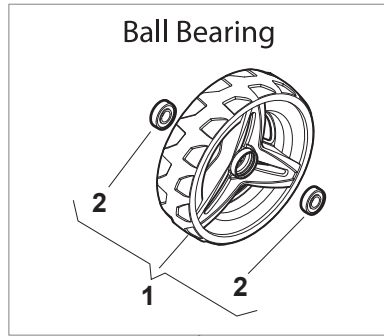

DELTA Wheel (Pierced) - Ø 200

DELTA Wheel - Ø 280

Fig.	Quantity	Part No	Description	Notes
3	2	322110640/0	Hub Cap Grey	
4	2	381007478/1	Wheel	
2	8	119216035/0	Bearing	
1	2	381007477/0	Wheel