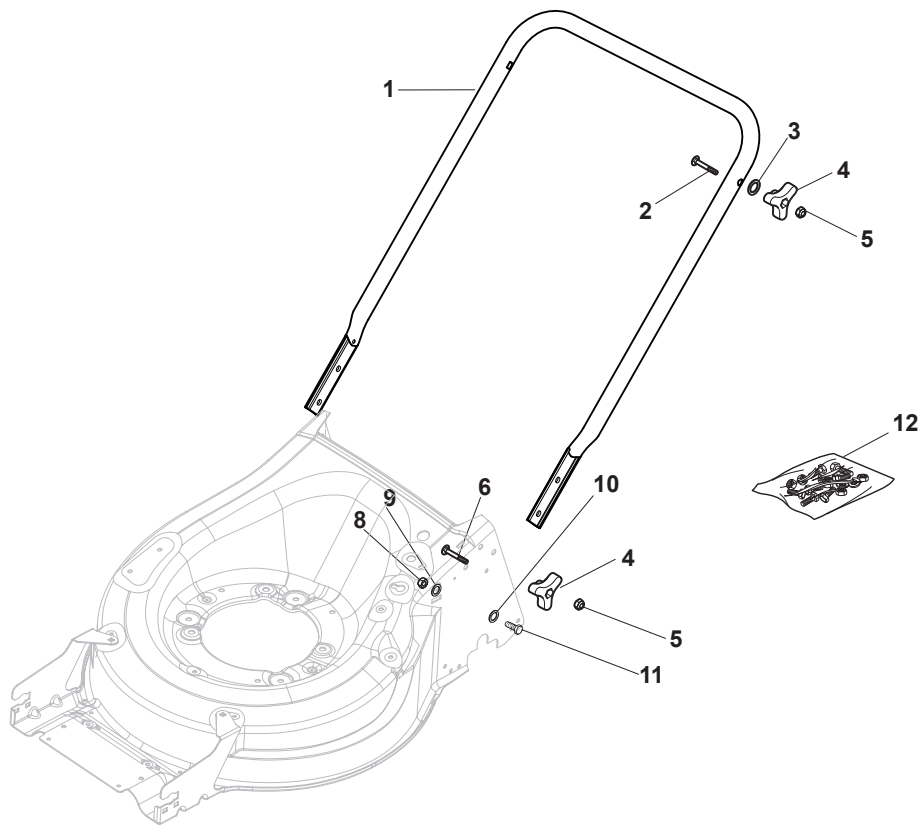

Fig.	Quantity	Part No	Description	Notes
1	1	381302883/0	Front Wheel Axle	
2	2	322785305/0	Support	
3	4	112728697/0	Screw	
4	1	322869693/0	Wheels Control Rod	
5	2	122519823/0	Pin	
6	2	112436051/0	Plate	
7	1	322778475/0	Bracket	
8	1	122450480/0	Spring	
9	1	122517873/0	Pin	
10	1	322055330/0	Cover	
11	1	112815270/0	Screw	
12	1	112523040/0	Washer	
13	2	112154510/0	Nut	
14	1	381302887/0	Rear Wheel Axle	
15	2	322545152/0	Plate	
16	4	112728698/0	Screw	
17	1	122446192/0	Spring	
18	1	122534131/0	Pin	
19	1	381003399/0	Lever, Height Adjustment	
20	1	322394506/0	Knob	
21	5	112728699/0	Screw	
22	1	135064100/0	Belt	
23	1	322778473/0	Bracket	
24	1	122450478/0	Spring	
25	1	181003115/0	Gear Box	
26	2	122753000/0	Pin	
27	4	112608600/0	Seeger	
28	2	119216035/0	Bearing	
29	1	122570133/0	Right Pinion	
30	2	122570134/0	Left Pinion	
31	4	112728697/0	Screw	
32	2	322042063/1	Bushing	
33	2	112521371/0	Washer	
34	2	322600208/0	Protection, Wheel	
35	2	322600145/0	Protection, Wheel	

Fig.	Quantity	Part No	Description	Notes
1	1	322500113/0	Front Combi	
2	6	112728697/0	Screw	
3	2	112728699/0	Screw	
4	1	322055524/0	Insert	
5	1	322226217/0	Mask, Red	
6	1	322393742/0	Handle	
7	1	381004778/0	Red Deck	
7	1	381004779/0	Red Deck	Side Discharge

Fig.	Quantity	Part No	Description	Notes
1	1	381006785/0	Handle Lower Part	Black
2	2	112819110/0	Screw	
3	2	122671651/0	Washer	
4	2	122399900/0	Knob	
5	2	112293200/0	Nut	
6	2	112818900/0	Screw	
8	2	112155000/0	Nut	
9	2	112521350/0	Washer	
10	2	112369500/0	Elastic Washer	
11	2	112760605/0	Screw	
12	1	381008730/0	Outfit	Black