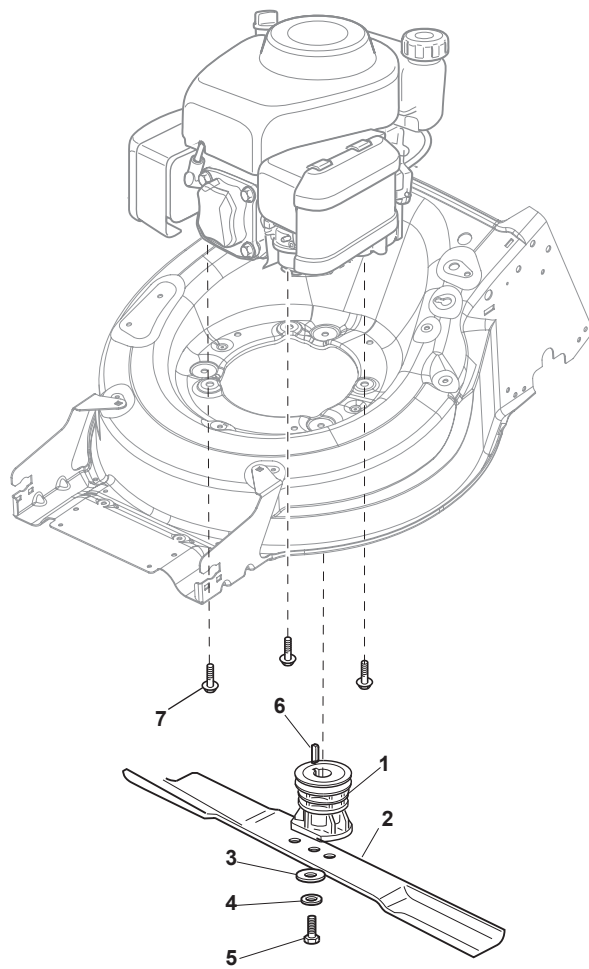

THIS INFORMATION IS NOT INTENDED FOR SALE OR RESALE, AND THIS NOTICE MUST REMAIN ON ALL COPIES.

Fig.	Quantity	Part No	Description	Notes
1	1	322055264/0	Lower Cover	
2	1	322055265/0	Upper Cover	
3	1	322602026/0	Button	
4	5	112728699/0	Screw	
5	1	125943004/0	Screw	
7	1	322981471/1	Plate	
6	1	122450477/0	Spring	
8	5	112728697/0	Screw	
9	1	322602027/0	Lens	
10	1	322602028/0	Visualizer	
11	1	112154510/0	Nut	
12	1	112523040/0	Washer	
13	1	122517873/0	Pin	
14	1	381003475/0	Lever, Height Adjustment	
15	1	322778475/0	Bracket	
16	1	112815270/0	Screw	
17	1	122450480/0	Spring	
18	2	322545152/0	Plate	
19	4	112728698/0	Screw	
20	1	322778473/0	Bracket	
21	1	181003114/0	Gear Box	
22	1	122450478/0	Spring	
23	1	381302883/0	Front Wheel Axle	
24	1	381302889/0	Rear Wheel Axle	
25	1	135064100/0	Belt	
26	2	119216035/0	Bearing	
27	1	122570134/0	Left Pinion	
28	1	122570133/0	Right Pinion	
29	4	112608600/0	Seeger	
30	2	122753000/0	Pin	
31	1	381002047/0	Wheels Control Rod	
32	2	122519823/0	Pin	
33	2	322785305/0	Support	
34	4	112728697/0	Screw	
35	2	112436051/0	Plate	
36	1	112645708/0	Pin	
37	2	322600145/0	Protection, Wheel	NOT for Delta Hole wheels
38	2	322600208/0	Protection, Wheel	

Fig.	Quantity	Part No	Description	Notes
1	1	322108315/0	Conveyor	
2	1	322600309/0	Stone Guard, Black	
3	1	122450456/0	Spring	
4	2	112604896/0	Crown Fastener	
5	2	112727803/0	Screw	
6	1	322806639/0	Fulcrum Pin	
7	2	112154510/0	Nut	
8	1	122517869/1	Pin	
9	2	118203853/0	Screw	

Fig.	Quantity	Part No	Description	Notes
1	1	122465607/3	Hub With Pulley, Crankshaft Ø 22.2	
2	1	181004409/0	Mulching Blade	
3	1	112508125/0	Elastic Washer	
4	1	112523080/0	Washer	
5	1	112735698/0	Screw	
6	1	112139100/0	Feather, Crankshaft Ø 22,2	
8	1	112521350/0	Washer	
9	3	112154210/0	Nut	
10	1	322170964/0	Protection	
11	3	122170835/0	Spacer	