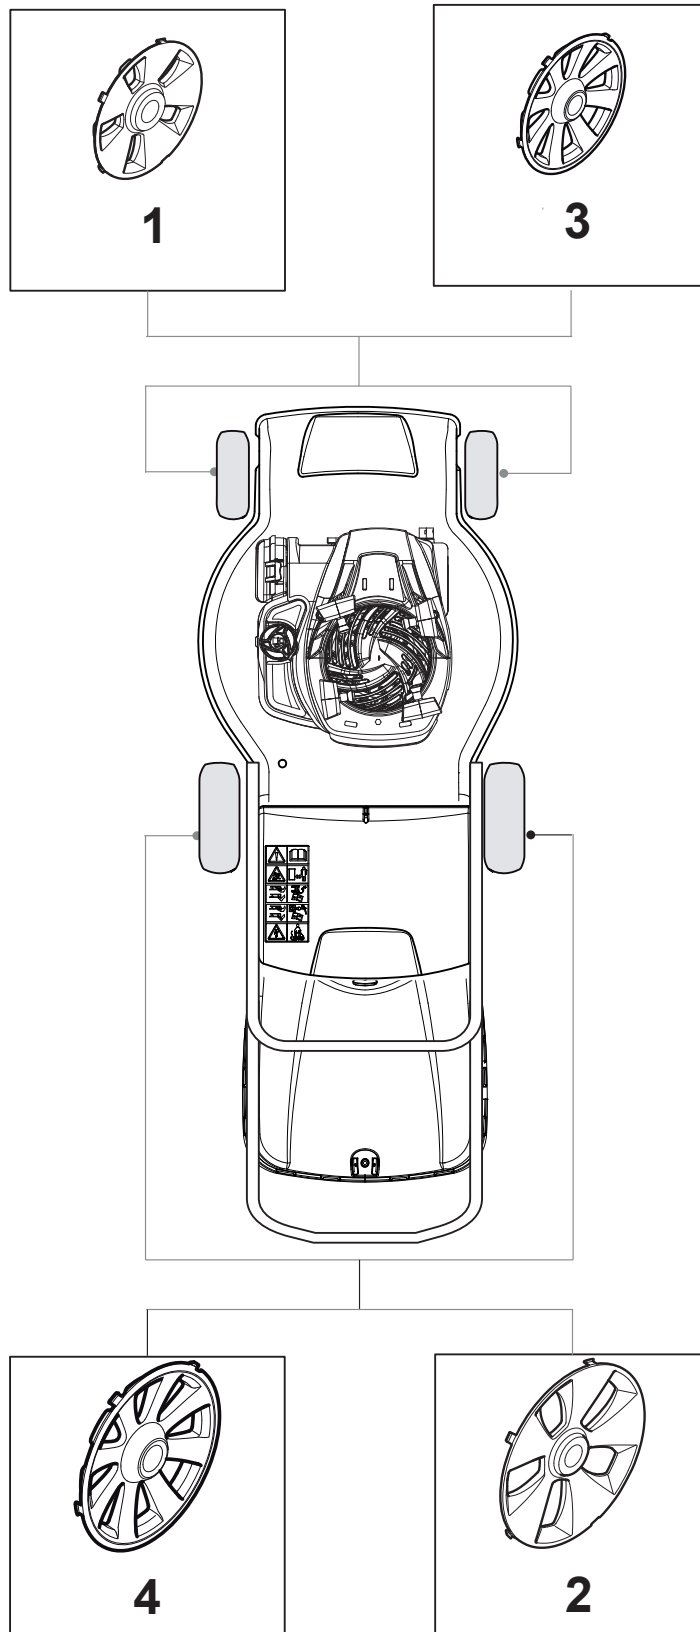

THIS INFORMATION IS NOT INTENDED FOR SALE OR RESALE, AND THIS NOTICE MUST REMAIN ON ALL COPIES.

Fig.	Quantity	Part No	Description	Notes
1	1	322055264/0	Lower Cover	
2	1	322055265/0	Upper Cover	
3	1	322602026/0	Button	
4	5	112728699/0	Screw	
5	1	125943004/0	Screw	
7	1	322981471/1	Plate	
6	1	122450477/0	Spring	
8	5	112728697/0	Screw	
9	1	322602027/0	Lens	
10	1	322602028/0	Visualizer	
11	1	112154510/0	Nut	
12	1	112523040/0	Washer	
13	1	122517873/0	Pin	
14	1	381003475/0	Lever, Height Adjustment	
15	1	322778475/0	Bracket	
16	1	112815270/0	Screw	
17	1	122450480/0	Spring	
18	2	322545152/0	Plate	
19	4	112728698/0	Screw	
20	1	322778473/0	Bracket	
21	1	181003114/0	Gear Box	
22	1	122450478/0	Spring	
23	1	381302883/0	Front Wheel Axle	
24	1	381302889/0	Rear Wheel Axle	
25	1	135064100/0	Belt	
26	2	119216035/0	Bearing	
27	1	122570134/0	Left Pinion	
28	1	122570133/0	Right Pinion	
29	4	112608600/0	Seeger	
30	2	122753000/0	Pin	
31	1	381002047/0	Wheels Control Rod	
32	2	122519823/0	Pin	
33	2	322785305/0	Support	
34	4	112728697/0	Screw	
35	2	112436051/0	Plate	
36	1	112645708/0	Pin	
37	2	322600145/0	Protection, Wheel	NOT for Delta Hole wheels
38	2	322600208/0	Protection, Wheel	

DELTA Wheel (Pierced) - Ø 200

DELTA Wheel - Ø 280

Fig.	Quantity	Part No	Description	Notes
3	2	322110640/0	Hub Cap Grey	
4	2	381007478/1	Wheel	
2	8	119216035/0	Bearing	
1	2	381007477/0	Wheel	

Fig.	Quantity	Part No	Description	Notes
1	2	322110643/0	Hub Cap Grey	Grey
2	2	322110644/0	Hub Cap Grey	Grey
1	2	322110643/0	Hub Cap Grey	Grey
2	2	322110644/0	Hub Cap Grey	Grey
3	2	322110645/0	Hub Cap Grey	Grey
4	2	322110646/0	Hub Cap Grey	Grey

Fig.	Quantity	Part No	Description	Notes
1	1	322108315/0	Conveyor	
2	1	322600309/0	Stone Guard, Black	
3	1	122450456/0	Spring	
4	2	112604896/0	Crown Fastener	
5	2	112727803/0	Screw	
6	1	322806639/0	Fulcrum Pin	
7	2	112154510/0	Nut	
8	1	122517869/1	Pin	
9	2	118203853/0	Screw	