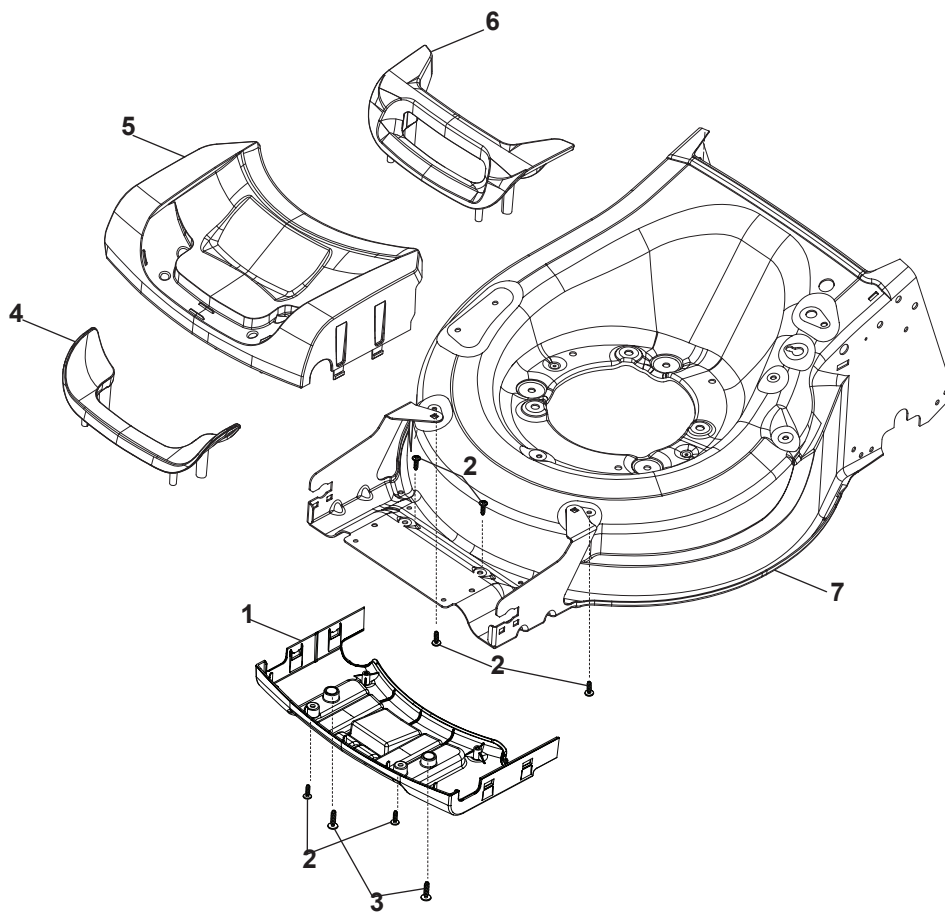

Fig.	Quantity	Part No	Description	Notes
1	1	322500113/0	Front Combi	
2	6	112728697/0	Screw	
3	2	112728699/0	Screw	
4	1	322055524/0	Insert	
5	1	322226217/0	Mask, Red	
6	1	322393742/0	Handle	
7	1	381004778/0	Red Deck	
7	1	381004779/0	Red Deck	Side Discharge